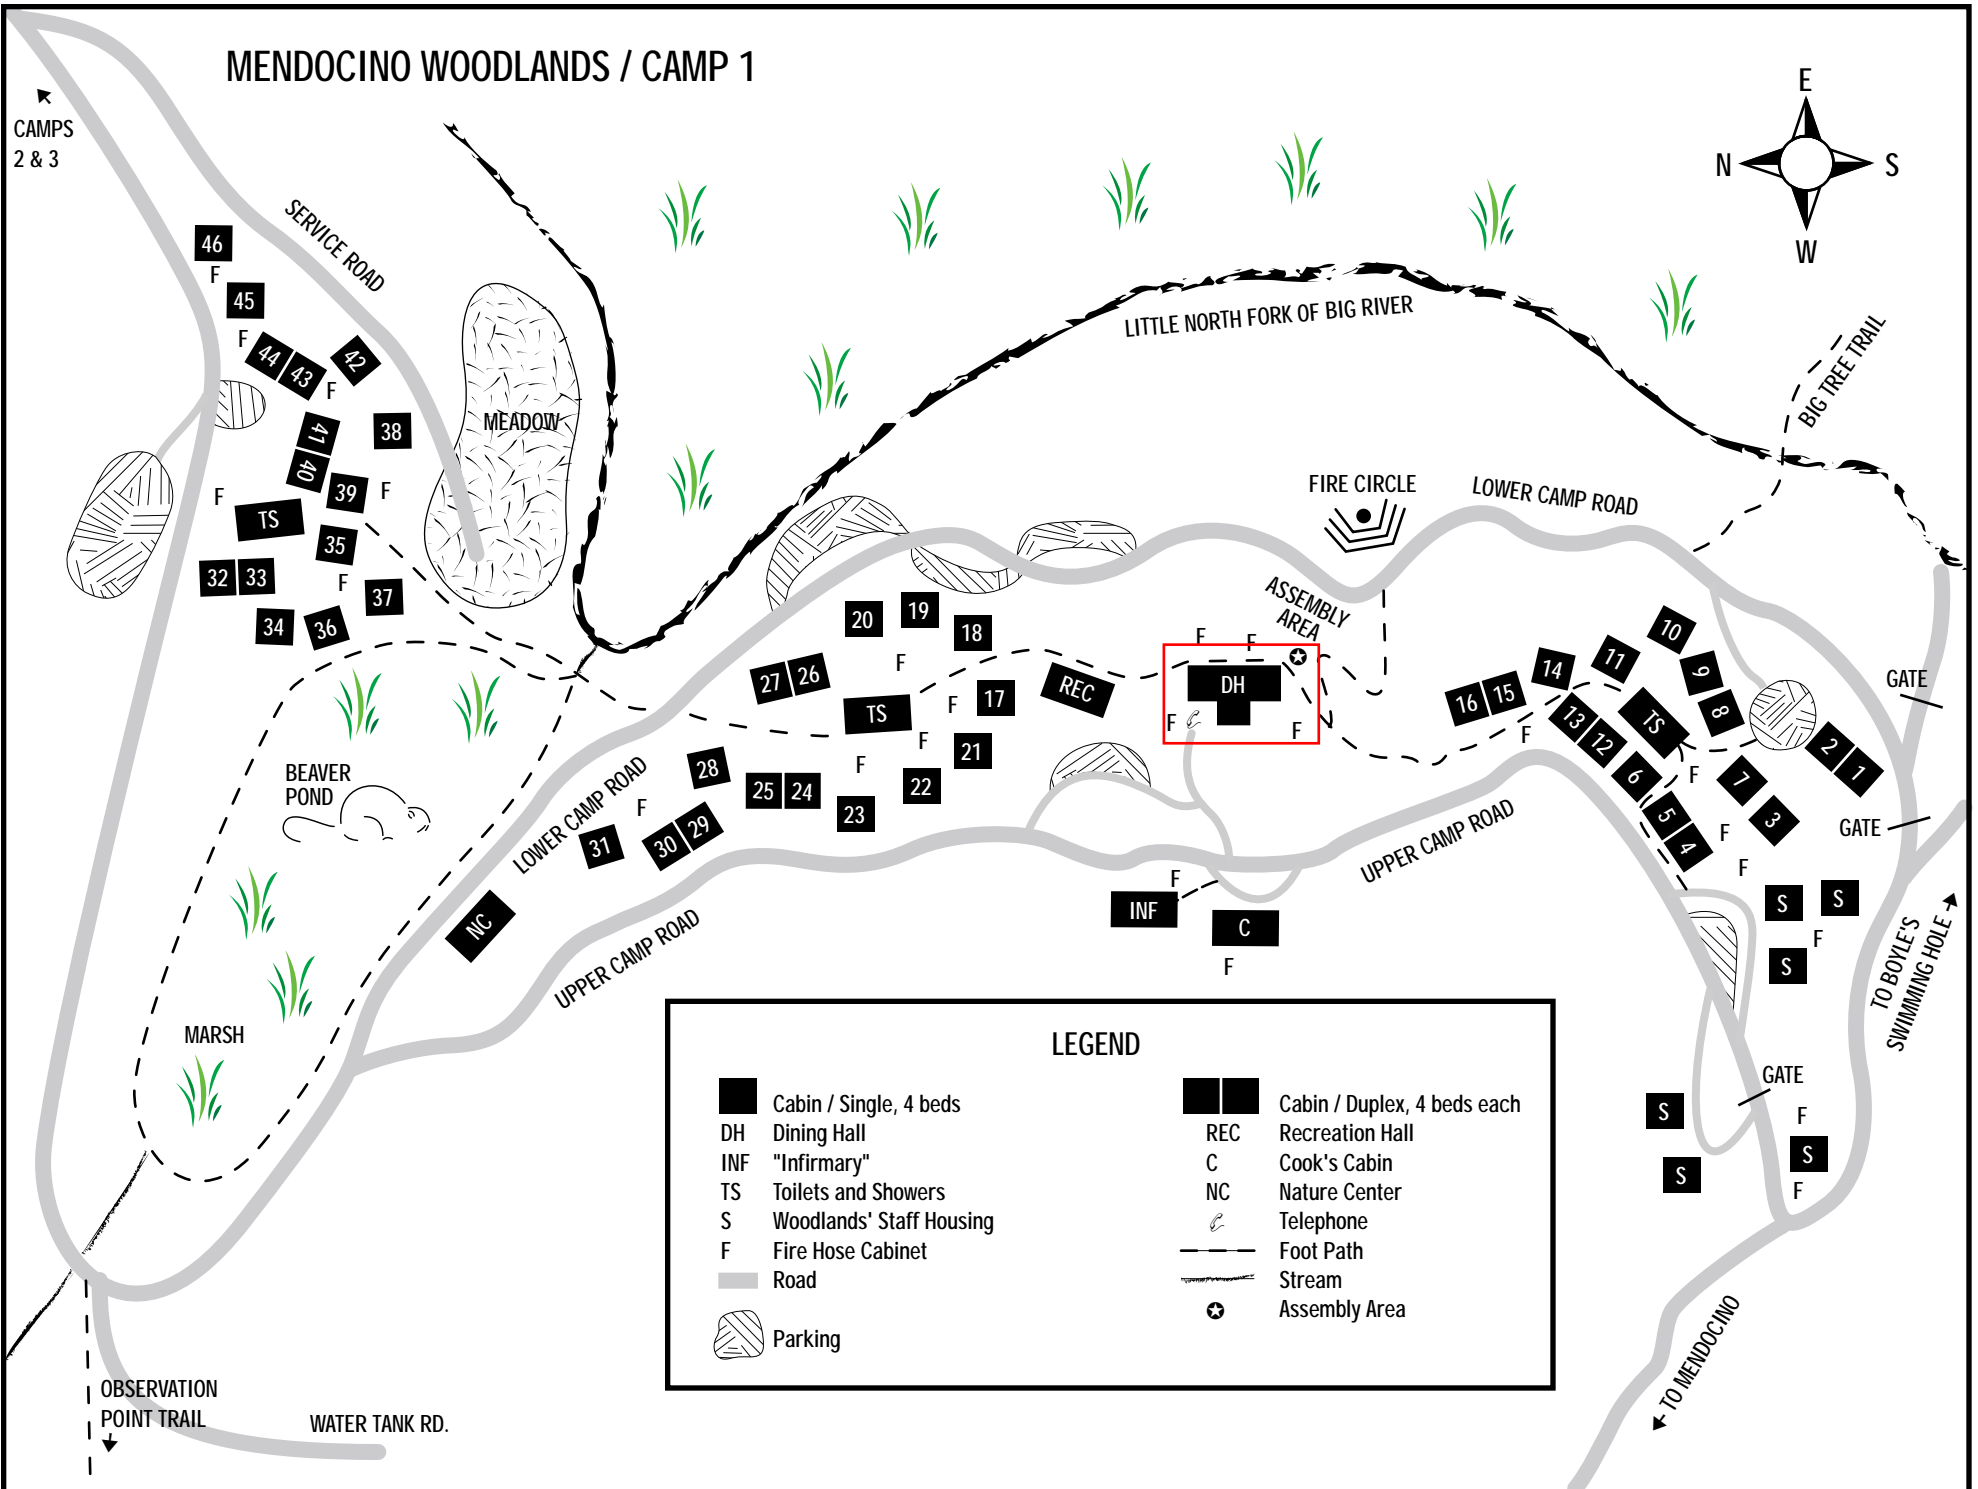

# MENDOCINO WOODLANDS / CAMP 1

CAMPS  
2 & 3

LEGEND	
	Cabin / Single, 4 beds
	Cabin / Duplex, 4 beds each
DH	Dining Hall
REC	Recreation Hall
INF	"Infirmary"
C	Cook's Cabin
TS	Toilets and Showers
NC	Nature Center
S	Woodlands' Staff Housing
F	Fire Hose Cabinet
	Road
	Foot Path
	Stream
	Assembly Area
	Parking